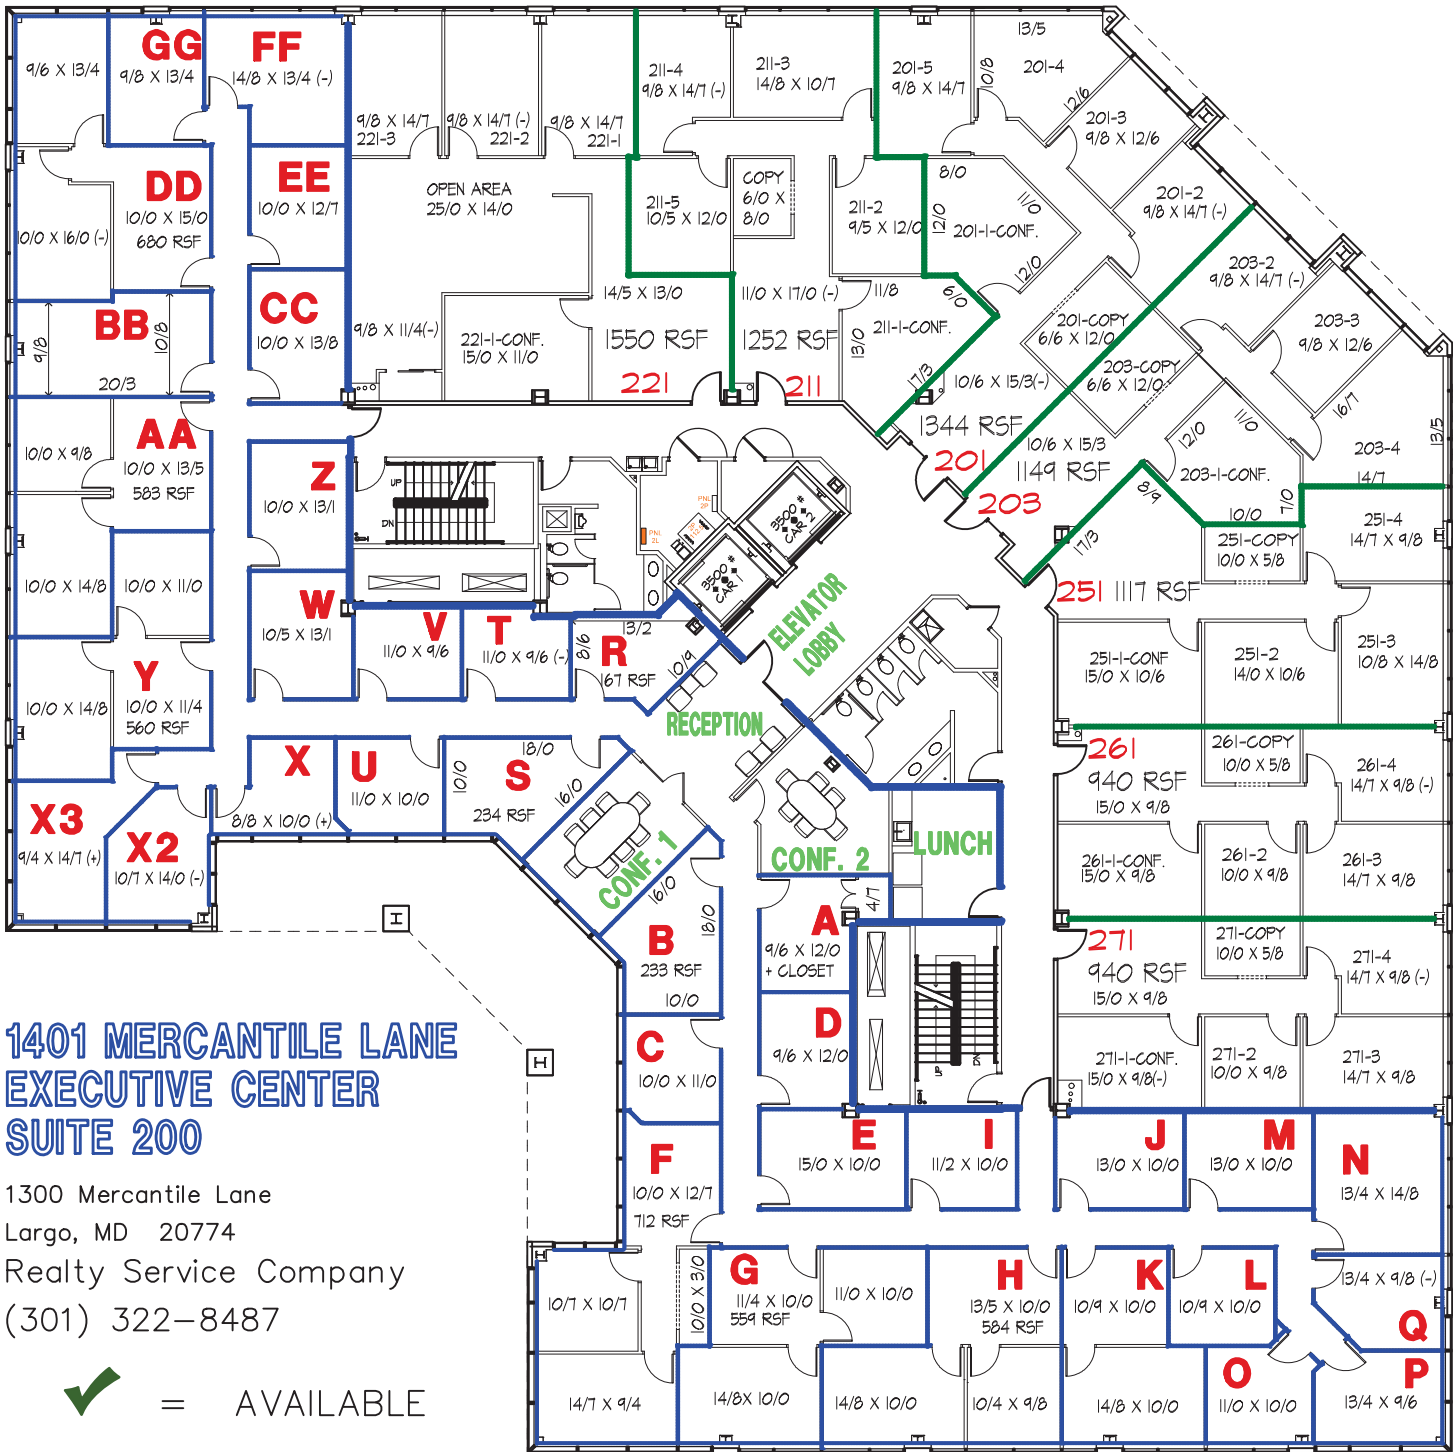

THE LARGO PARK EXECUTIVE CENTERS

One, two, or three office executive suites are available in a variety of Executive Centers operated within the Largo Park neighborhood. With immediate, turnkey access available, all offer an excellent leasing opportunity for small businesses, new ones just getting started, or ones looking to operate a satellite location. Available amenities such as shared conference room, kitchen, waiting area, and complimentary WiFi mean you have all that's needed to be productive without many of the additional expenses associated with traditional office space. Sign a lease today and be open for business tomorrow!

1401 Mercantile Lane

Suite	Page	Availability	Conference Rooms	Kitchen	Guest Waiting	Free WiFi
200	2					

9500 Medical Center Drive

Suite	Page	Availability	Conference Rooms	Kitchen	Guest Waiting	Free WiFi
230	3					
440	4					

1300 Mercantile Lane

Suite	Page	Availability	Conference Rooms	Kitchen	Guest Waiting	Free WiFi	Reception Services
129	5						
134-136-138	6						
100	7						

All Executive Center suites are pre-wired for Verizon's FiOS and Comcast's XFINITY Internet, voice, and video services with broadband speeds as high as 1Gbps.

For availability and pricing information, please refer to the attached floor plans or contact our office to schedule a tour.

9500 MEDICAL CENTER DRIVE
 EXECUTIVE CENTER
 SUITE 230

Realty Service Company
 1300 Mercantile Lane
 Largo, MD 20774
 (301) 322-8487