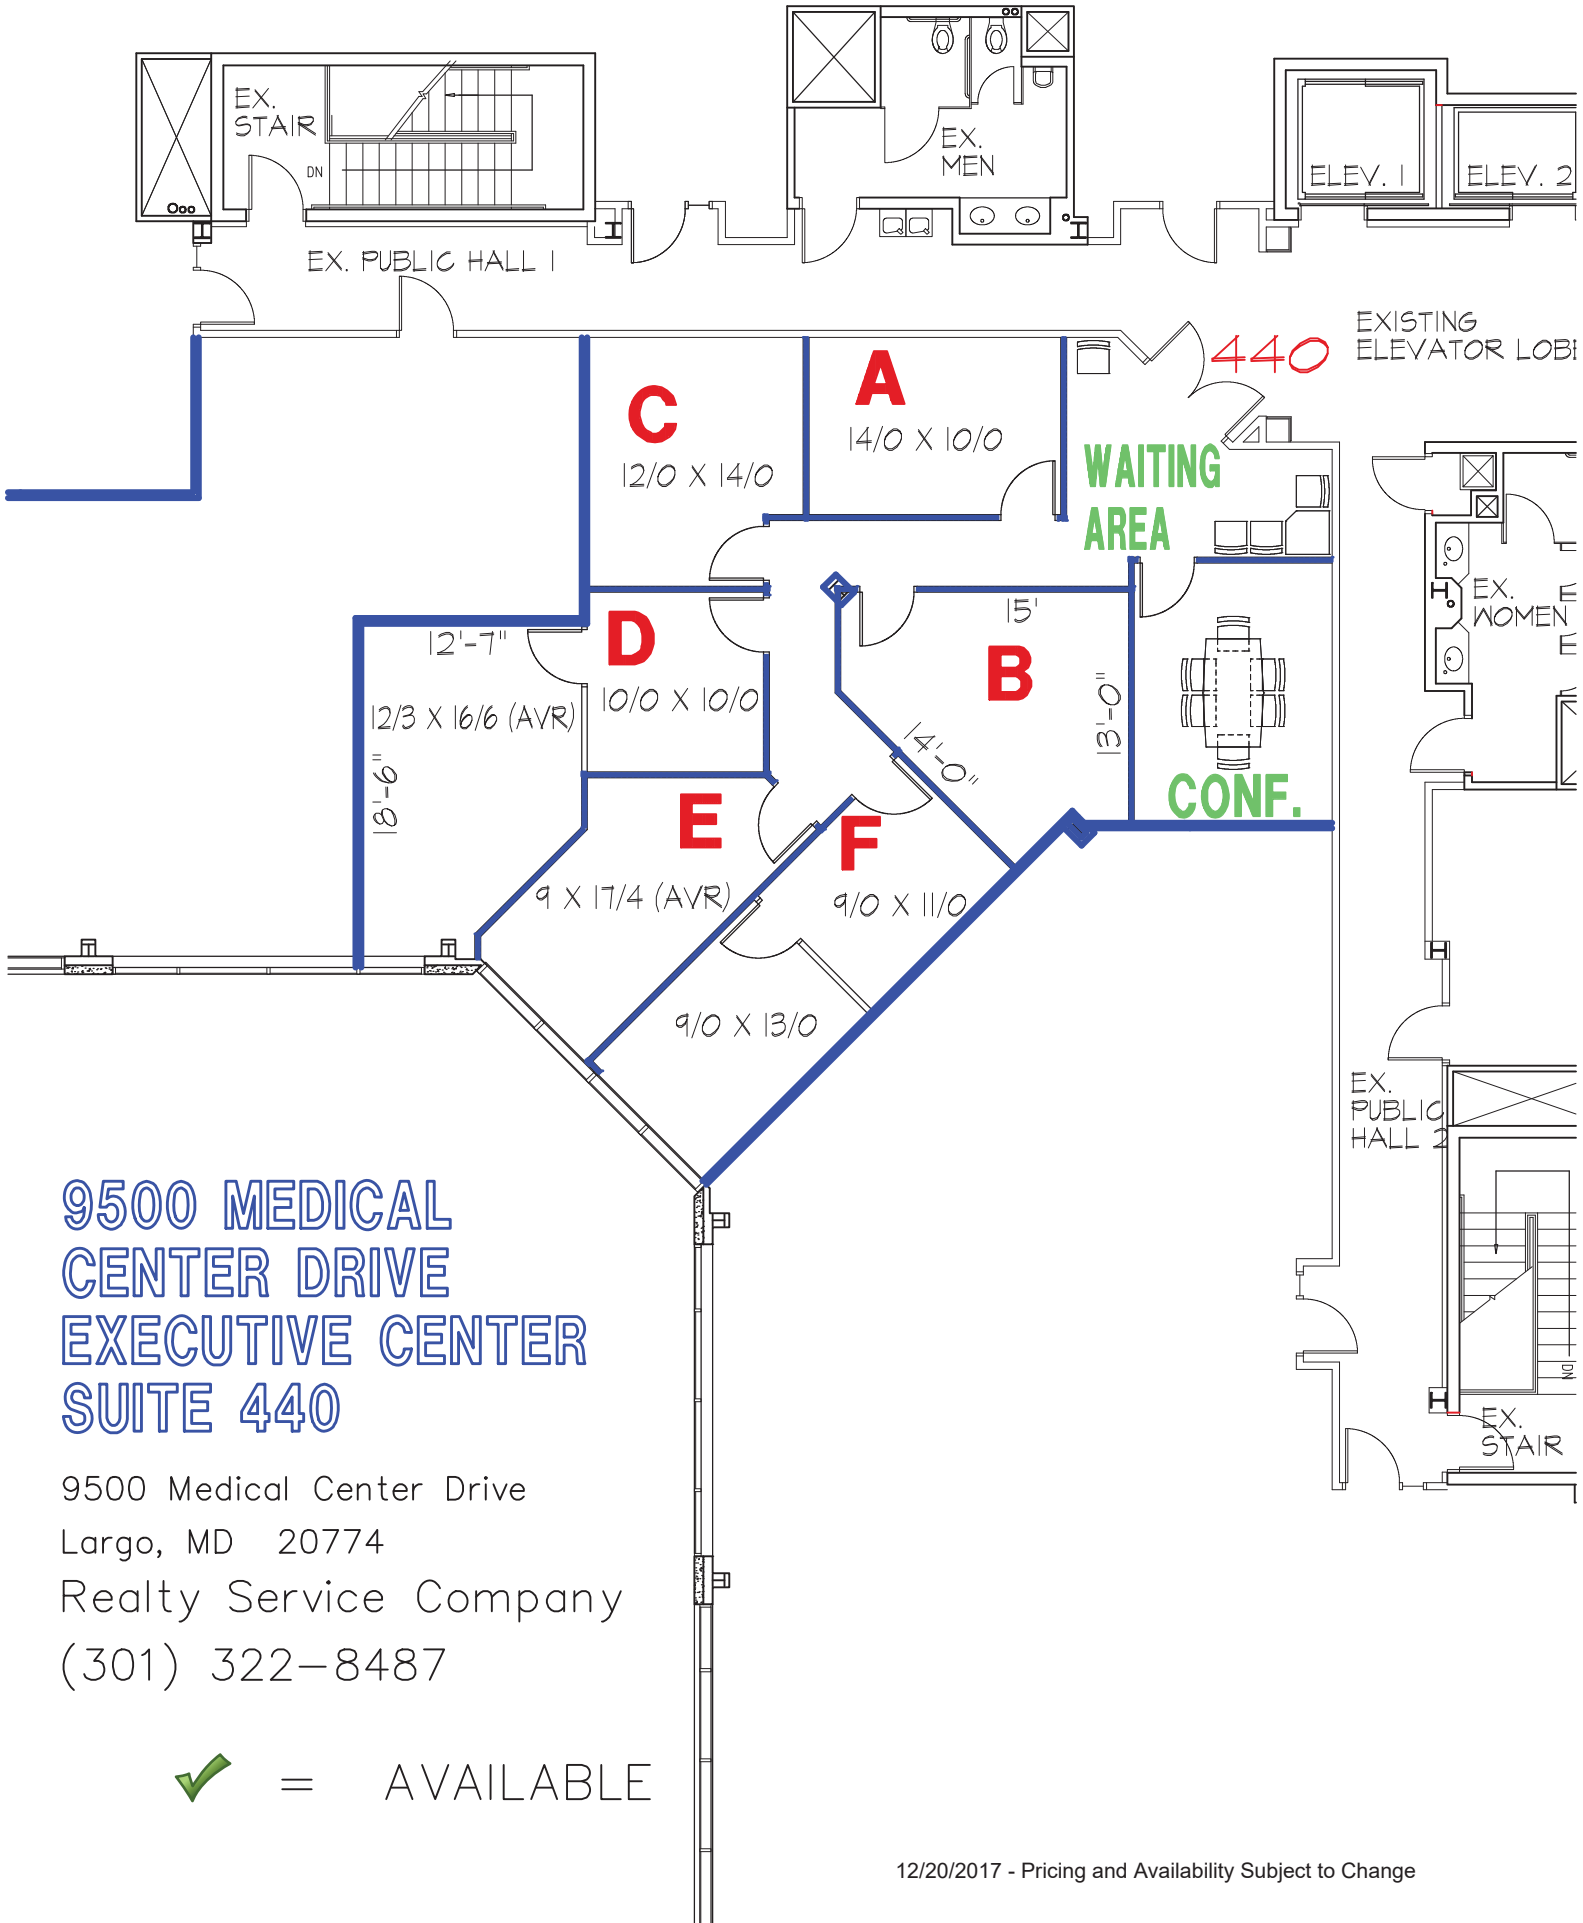

9500 MEDICAL
CENTER DRIVE
EXECUTIVE CENTER
SUITE 440

9500 Medical Center Drive
Largo, MD 20774
Realty Service Company
(301) 322-8487

✓ = AVAILABLE