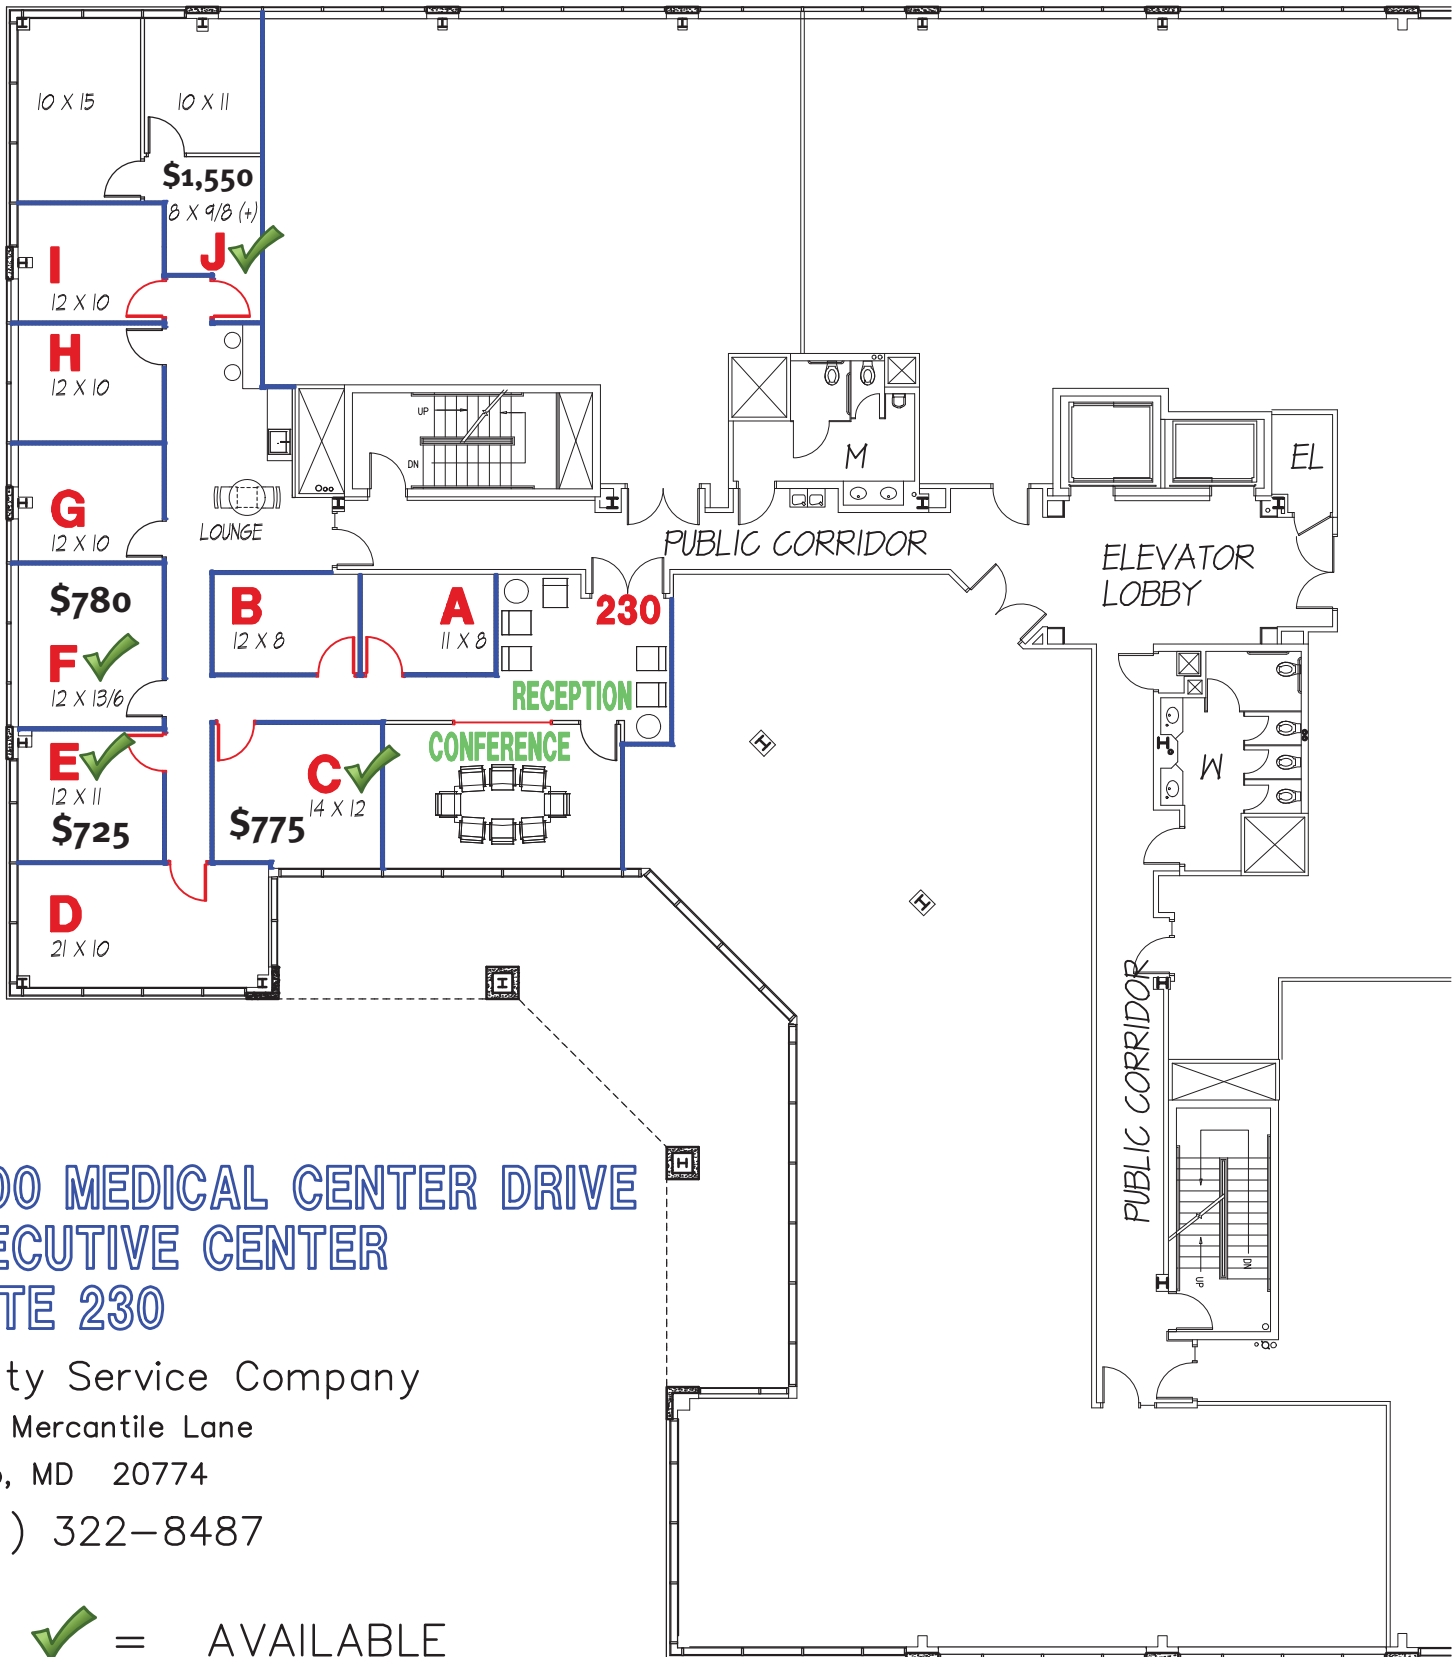

9500 MEDICAL CENTER DRIVE
EXECUTIVE CENTER
SUITE 230

Realty Service Company
1300 Mercantile Lane
Largo, MD 20774
(301) 322-8487